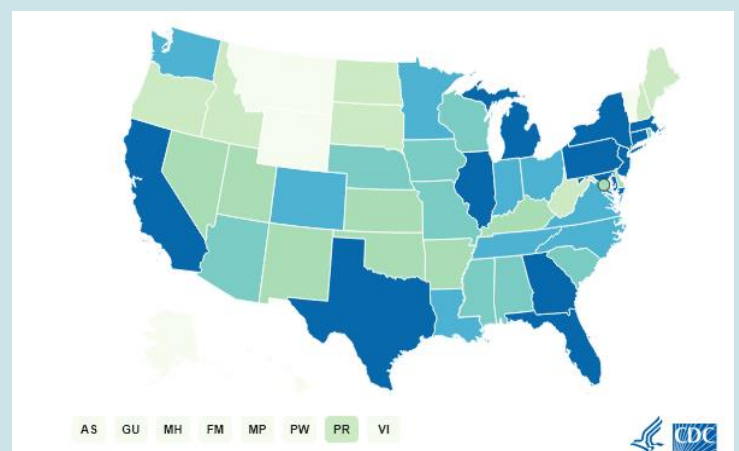

[Healthcare Professionals](#)

[Laboratories](#)

[Resources in American Sign Language](#) 

Resources are also available in [Spanish](#), [Simplified Chinese](#), [Vietnamese](#), and [Korean](#).

Coronavirus Disease 2019 (COVID-19) in the U.S.

As of May 26, 2020

In the United States, there have been 1,662,414 confirmed cases of COVID-19 detected through U.S. public health surveillance systems in 50 states and the District of Columbia, Puerto Rico, Guam, the