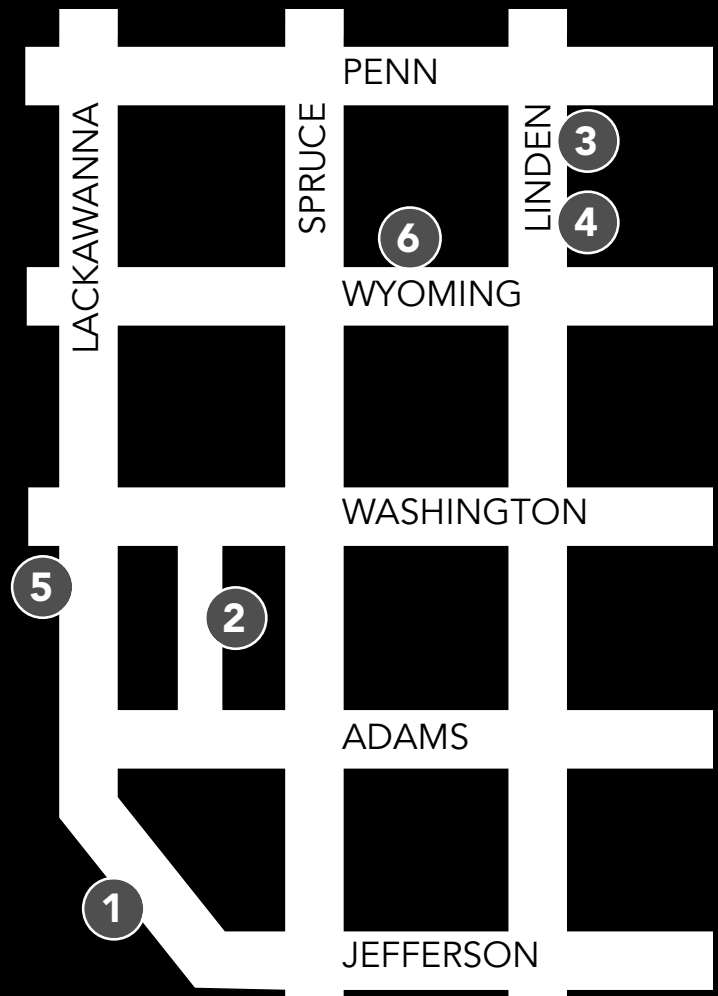

It's a New Year to come out and support the Arts in Downtown Scranton!

1. STAR Gallery

Members Exhibit
Temporary location: Radisson at the Historic Lackawanna Station.

2. Camerawork Gallery

downstairs in Marquis Art & Frame
515 Center St.
Encore: An eclectic mix of photographs by past exhibitors.

3. Laura Craig Galleries

307 Linden St.
Select Gallery Artists featuring the works of Brian Keeler, Nancy Kim, Gary Kresge, Karl Neuroth, Susan Scranton Dawson, Jordan Taylor, Thomas Wise and others.

4. The Crazy Pineapple

317 Linden St.
Exposure, photography by Heather Dipaolo.

5. AfA

514 Lackawana Ave.
Dino DeNaples large-scale photographs. Artist's talk 5:30 PM, opening from 6 PM to 8 PM.

6. MAC Gallery

123 Wyoming Ave.
Earl Lehman: Nature and Man

Friday, January 5TH

Free Trolley to
all participating
galleries between
6 PM and 8 PM!

first
friday
Scranton

It's Electric!