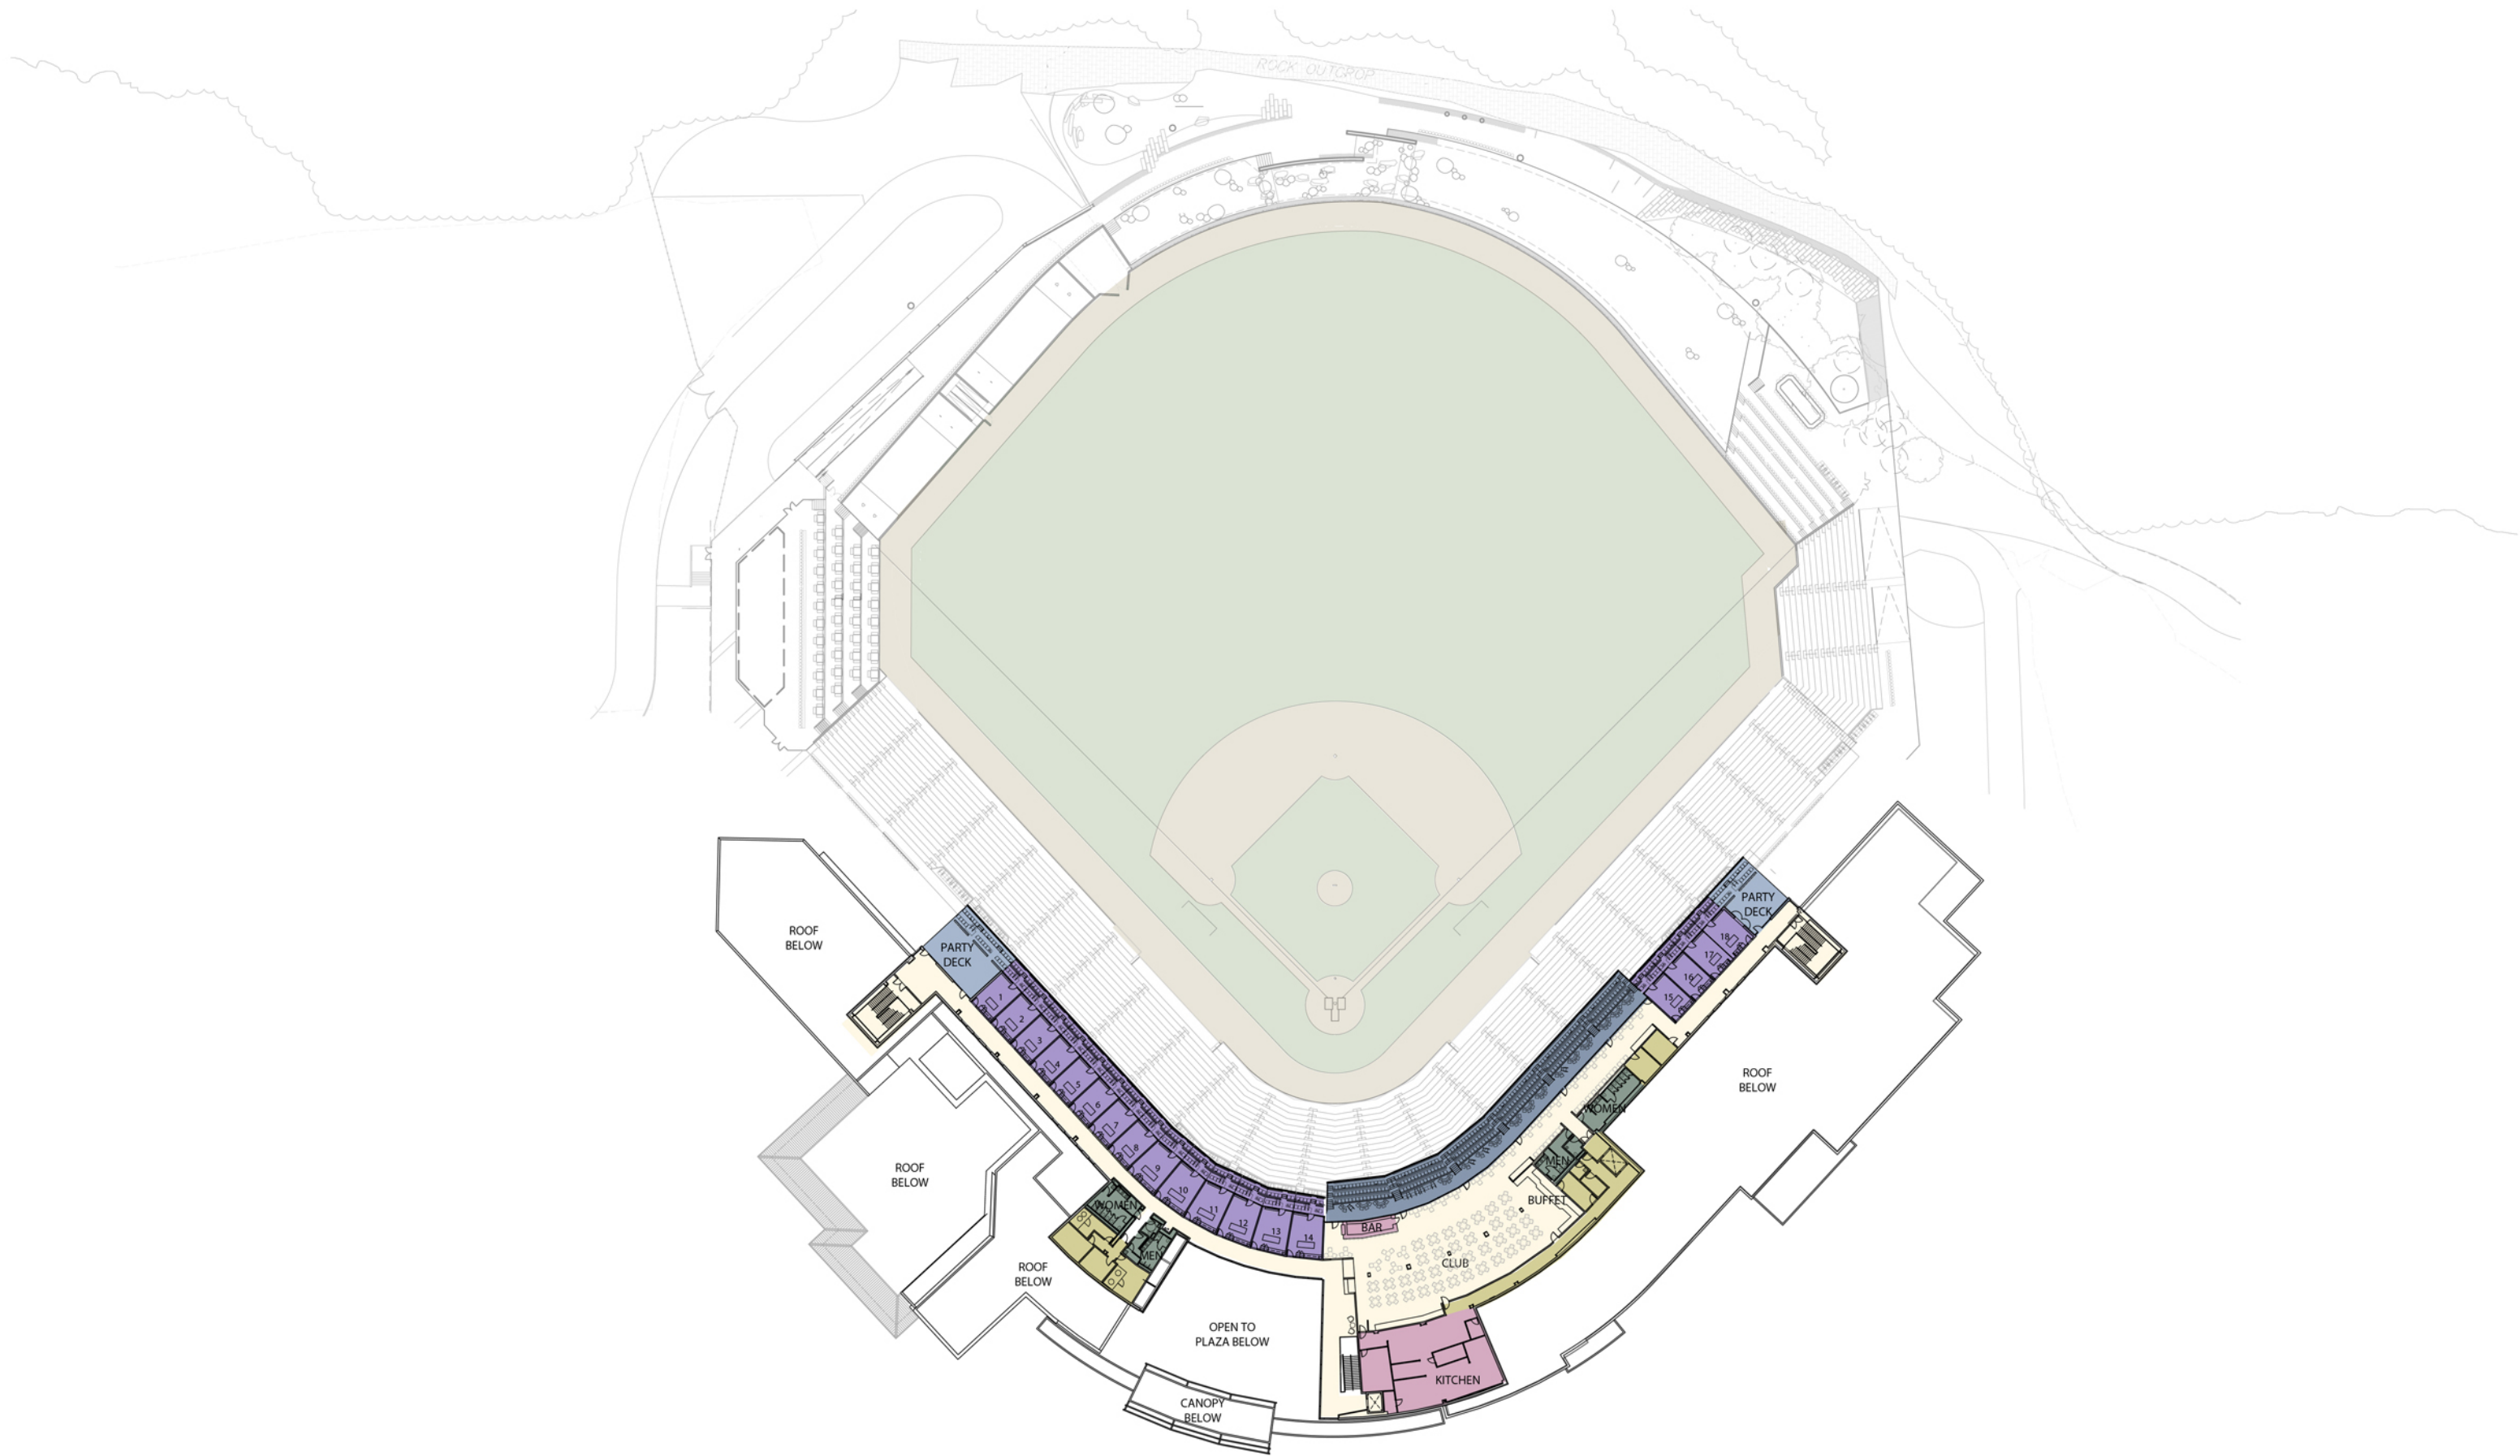

HOME PLATE ENTRANCE | 04.23.2012

EWING
COLE

VIEW FROM BEHIND HOME PLATE | 04.23.2012

EWING
COLE

EWING
COLE

VIEW FROM LEFT FIELD PLAZA | 04.23.2012

EWING
COLE

SUITE LEVEL PLAN | 04.23.2012 | 1/32"=1'-0"