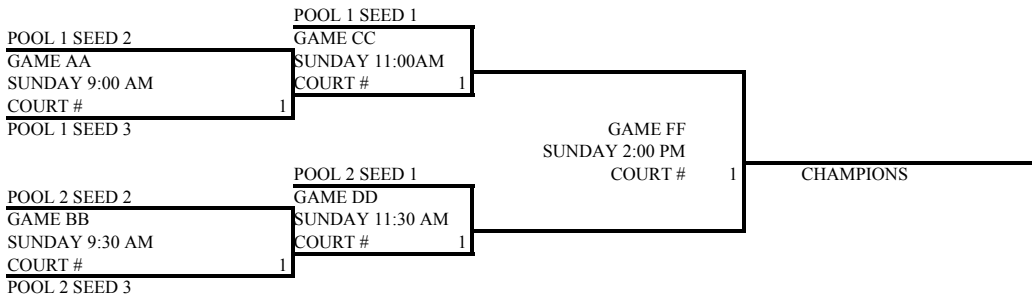

**THE MASTER SCOREBOARD IS YOUR OFFICIAL SOURCE FOR GAME INFORMATION.
EACH TEAM IS RESPONSIBLE FOR REVIEWING THE MASTER SCOREBOARD AFTER EACH GAME.**

EACH TEAM HAS A MINIMUM OF 2 FIRST ROUND GAMES. PLAYOFFS ARE SEEDED FROM FIRST ROUND WIN/LOSS RECORDS

FOR TEAMS THAT ARE TIED IN RECORD, IF ONE TEAM FORFEITED A GAME, THEY ARE THE LOWER SEED. WITH TEAMS TIED IN RECORD WHERE ONE TEAM RECEIVED A FORFEIT, GAMES AGAINST THE TEAM FORFEITING ARE NOT COUNTED WHEN FIGURING THE TIE BREAKER.

SEEDING TIES ARE BROKEN BY; 1) HEAD TO HEAD COMPETITION BETWEEN THE TIED TEAMS; 2) POINT DIFFERENCE IN HEAD TO HEAD GAMES; 3) POINTS AGAINST IN HEAD TO HEAD GAMES. 4) POINTS AGAINST IN POOL PLAY; 5) FREE THROW TEAM SHOOTOUT.

POOL #	TEAM #/NAME	WIN/LOSS
1	LPL	
1	Showstoppers	
1	Ask About Me	
1	Who's Next	
2	Scandals	
2	Showtime	
2	St. Paul's Alum	

FIRST ROUND

GAME #	DAY	TIME	COURT #	TEAM #1	VS	TEAM #2	WINNER	SCORE
A	SATURDAY	9:30 AM	1	LPL	VS	Scandals		
B	SATURDAY	10:00 AM	1	Showstoppers	VS	Showtime		
C	SATURDAY	10:30 AM	1	Ask About Me	VS	St. Paul's Alum		
D	SATURDAY	11:00 AM	1	Who's Next	VS	Scandals		
E	SATURDAY	11:30 AM	1	LPL	VS	Showtime		
F	SATURDAY	12:00 PM	1	Showstoppers	VS	St. Paul's Alum		
G	SATURDAY	12:30 PM	1	Ask About Me	VS	Scandals		
H	SATURDAY	12:30 PM	2	Who's Next	VS	Showtime		
I	SATURDAY	2:00 PM	1	LPL	VS	St. Paul's Alum		
J	SATURDAY	2:30 PM	1	Showstoppers	VS	Scandals		
K	SATURDAY	3:00 PM	1	Ask About Me	VS	Showtime		
L	SATURDAY	3:00 PM	2	Who's Next	VS	St. Paul's Alum		

PLAYOFFS - SINGLE ELIMINATION